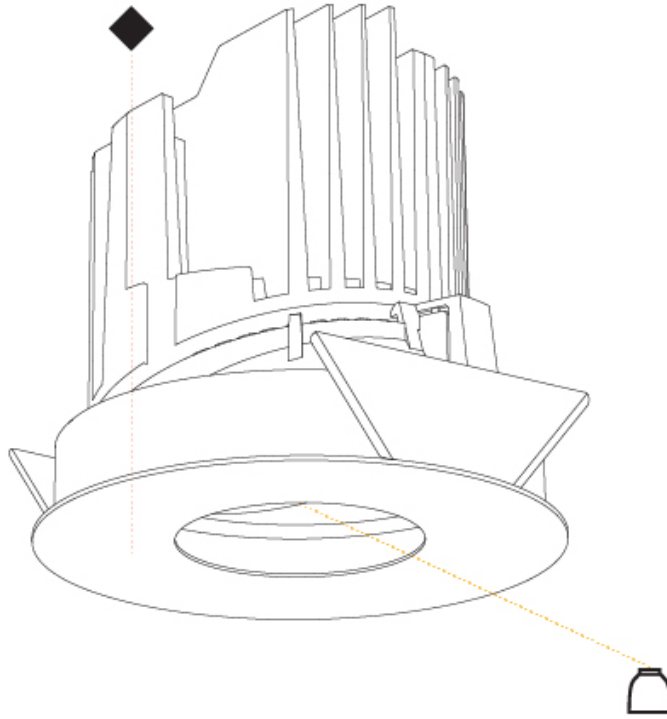

BIONIQ ROUND WALLWASH RECESSED

A37858-

PROJECT

TYPE

SPECIFIER

QUANTITY

DATE

A