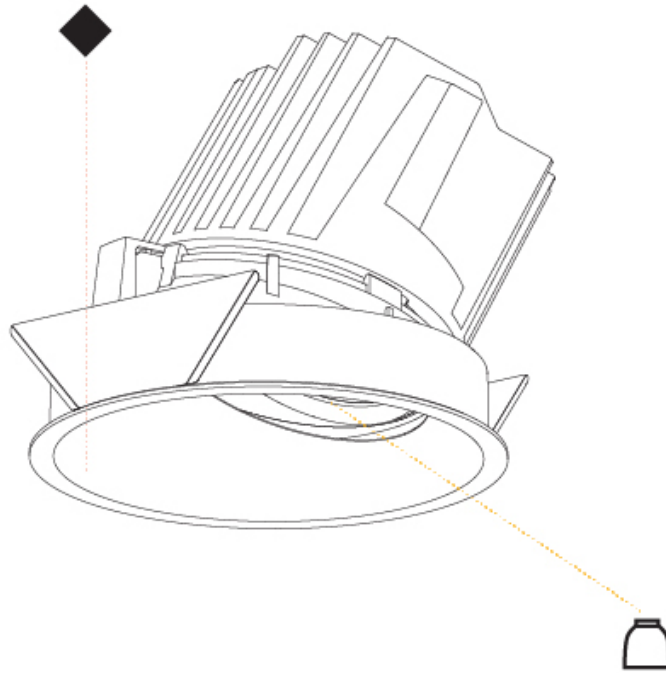

BIONIQ ROUND WALLWASH RECESSED

A35341-

PROJECT

TYPE

SPECIFIER

QUANTITY

DATE